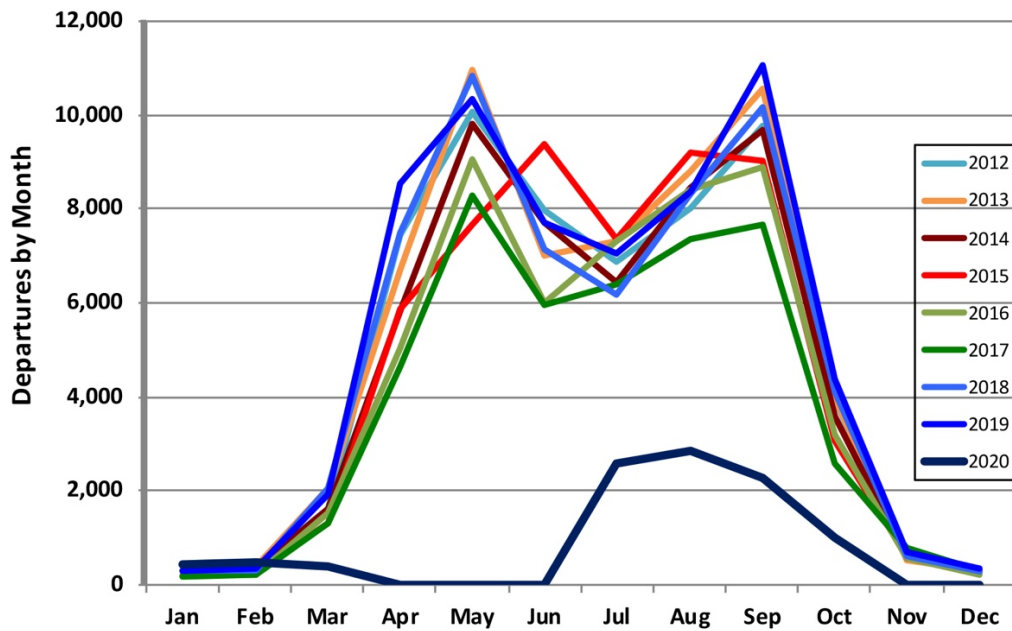

A collection of statistics for St. Jean Pied-de-Port. Data on starts from St. Jean were collected from the site pierre-compostelle.com and from personal communication with the St. Jean pilgrim office. Data for arrivals in Santiago are data from La Oficina de Acogida al Peregrino (oficinadelperegrino.com/en/statistics). Arrivals in Santiago that don't check in with la Oficina are not counted.

Obviously COVID drastically affected numbers in 2020 and will again in 2021.

**Departures from St Jean Pied-de-Port by month
SJPP data**

**% Departures from St Jean Pied-de-Port
who arrive in Santiago**