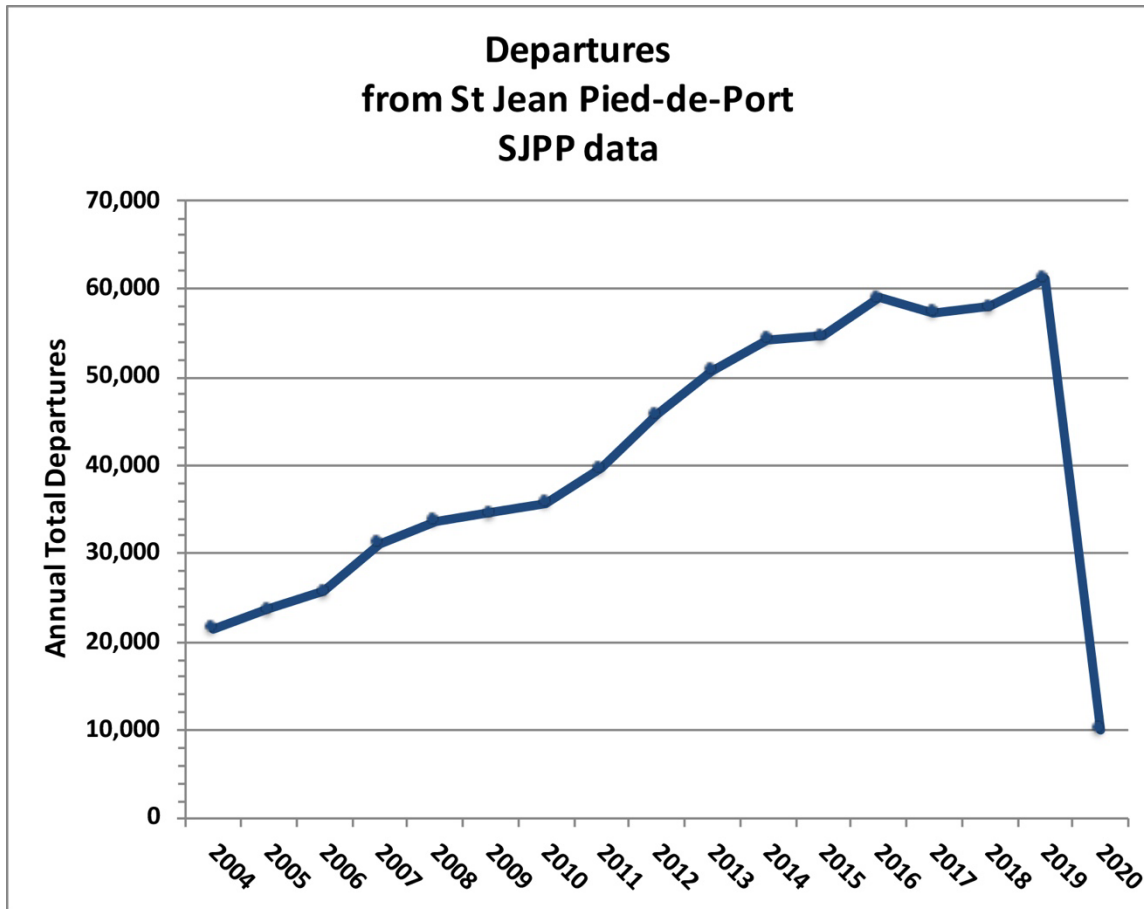

A collection of statistics for St. Jean Pied-de-Port. Data on starts from St. Jean were collected from the site pierre-compostelle.com and from personal communication with the St. Jean pilgrim office. Data for arrivals in Santiago are data from La Oficina de Acogida al Peregrino (oficinadelperegrino.com/en/statistics). Arrivals in Santiago that don't check in with la Oficina are not counted.

Obviously COVID drastically affected numbers in 2020 and will again in 2021.

**Departures from St Jean Pied-de-Port by month
SJPP data**

**% Departures from St Jean Pied-de-Port
who arrive in Santiago**