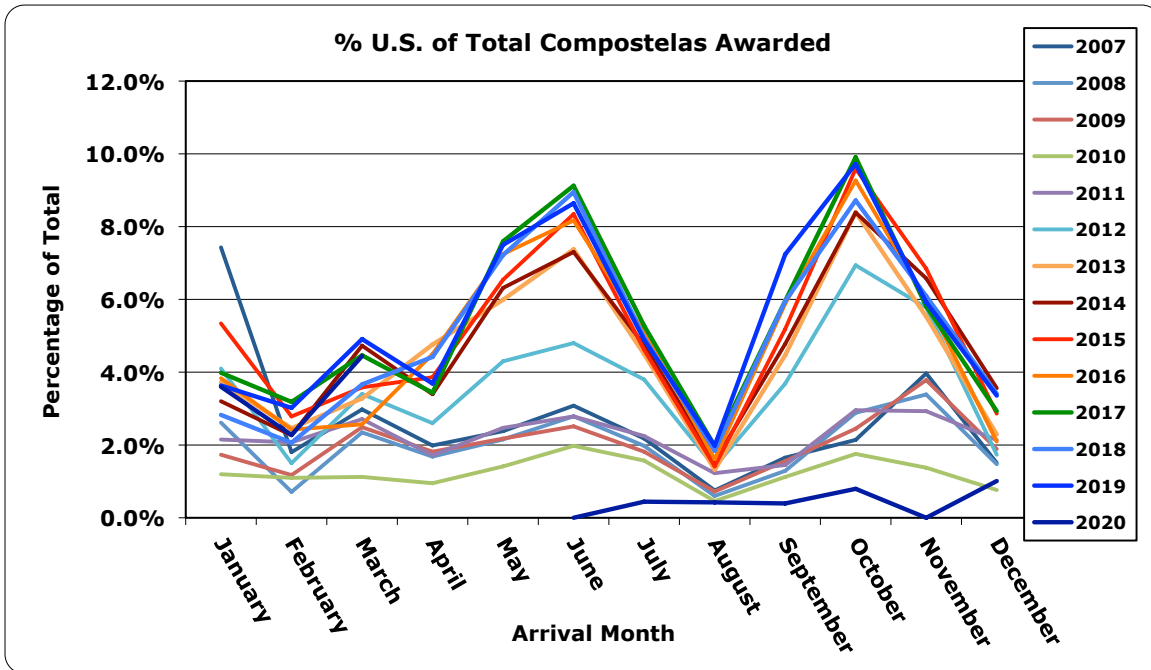

Compostelas issued by the Oficina de Acogida de Peregrinos by year

	2007	2008	2009	2010	2011	2012	2013	2014	2015	2016	2017	2018	2019	2020
January	7.4%	2.6%	1.7%	1.2%	2.2%	4.1%	3.7%	3.2%	5.3%	3.8%	4.0%	2.8%	3.6%	3.6%
February	1.8%	0.7%	1.2%	1.1%	2.1%	1.5%	2.5%	2.3%	2.8%	2.4%	3.2%	2.1%	3.0%	2.3%
March	3.0%	2.3%	2.5%	1.1%	2.7%	3.4%	3.3%	4.7%	3.6%	2.6%	4.5%	3.7%	4.9%	4.4%
April	2.0%	1.7%	1.8%	0.9%	1.7%	2.6%	4.8%	3.4%	3.9%	4.5%	3.4%	4.4%	3.7%	
May	2.4%	2.2%	2.2%	1.4%	2.5%	4.3%	6.0%	6.3%	6.5%	7.2%	7.6%	7.2%	7.5%	
June	3.1%	2.8%	2.5%	2.0%	2.8%	4.8%	7.4%	7.3%	8.3%	8.2%	9.1%	9.0%	8.6%	0.0%
July	2.2%	2.0%	1.8%	1.6%	2.2%	3.8%	4.5%	4.7%	4.6%	5.1%	5.3%	4.9%	4.9%	0.4%
August	0.8%	0.6%	0.7%	0.5%	1.2%	1.4%	1.3%	1.6%	1.4%	1.6%	2.0%	1.8%	2.0%	0.4%
September	1.7%	1.3%	1.6%	1.1%	1.4%	3.7%	4.5%	4.8%	5.2%	5.9%	6.0%	6.0%	7.2%	0.4%
October	2.1%	2.9%	2.4%	1.8%	3.0%	6.9%	8.4%	8.4%	9.6%	9.3%	9.9%	8.7%	9.7%	0.8%
November	4.0%	3.4%	3.8%	1.4%	2.9%	5.8%	5.5%	6.6%	6.8%	6.0%	5.8%	6.1%	5.9%	0.0%
December	1.5%	1.5%	1.9%	0.8%	2.1%	1.7%	2.3%	3.6%	2.9%	2.1%	2.9%	3.4%	3.4%	1.0%
Total	2.0%	1.8%	1.7%	1.2%	2.0%	3.7%	4.7%	4.9%	5.2%	5.5%	5.8%	5.7%	5.9%	0.8%