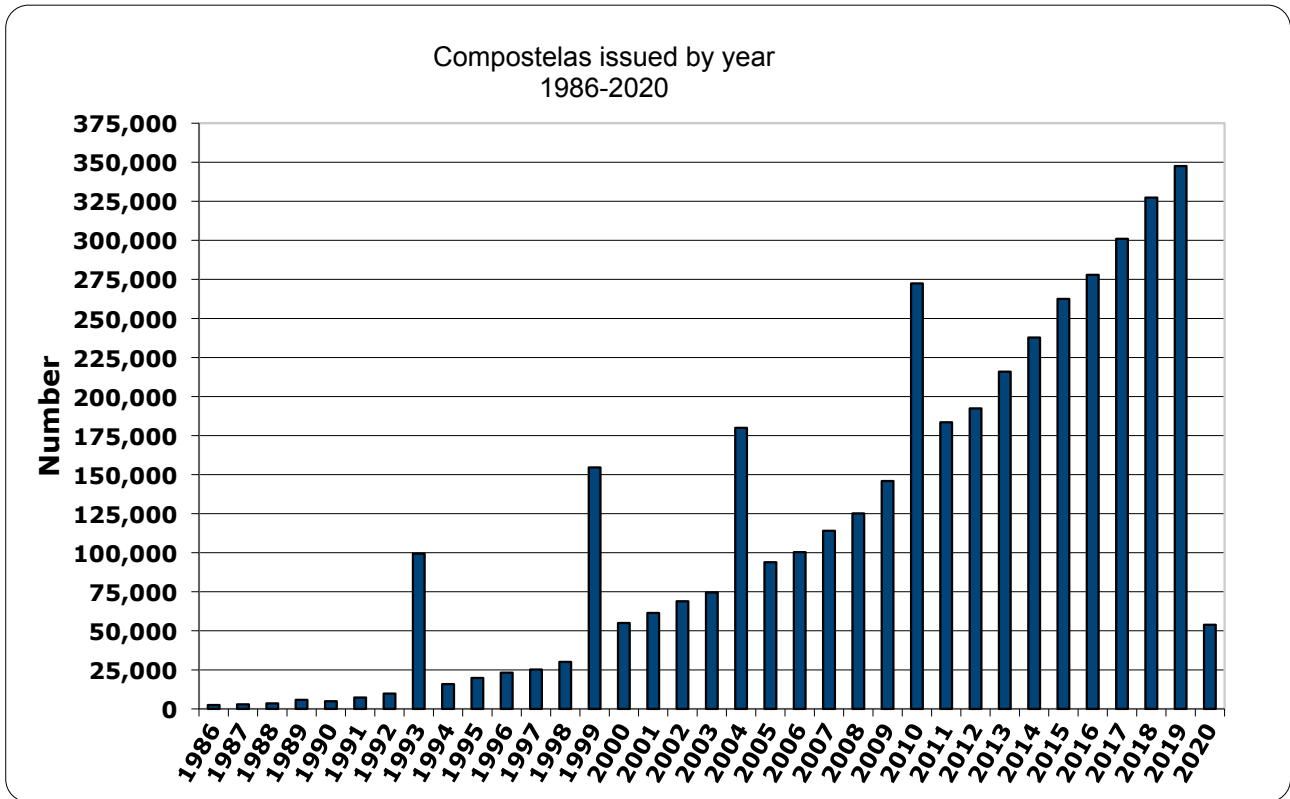

**Compostelas issued by the Oficina de Acogida de Peregrinos by year**

**1993, 1999, 2004 and 2010 were Holy Years. The next Holy Year is 2021.**

Year	Count	Year	Count	Year	Count
1986	2,491	1998	30,126	<b>2010</b>	<b>272,412</b>
1987	2,905	<b>1999</b>	<b>154,613</b>	2011	183,504
1988	3,501	2000	55,004	2012	192,426
1989	5,760	2001	61,418	2013	215,929
1990	4,918	2002	68,952	2014	237,799
1991	7,274	2003	74,614	2015	262,458
1992	9,764	<b>2004</b>	<b>179,944</b>	2016	277,913
<b>1993</b>	<b>99,436</b>	2005	93,924	2017	301,006
1994	15,863	2006	100,377	2018	327,378
1995	19,821	2007	114,026	2019	347,578
1996	23,218	2008	125,141	2020	53,905
1997	25,179	2009	145,877		