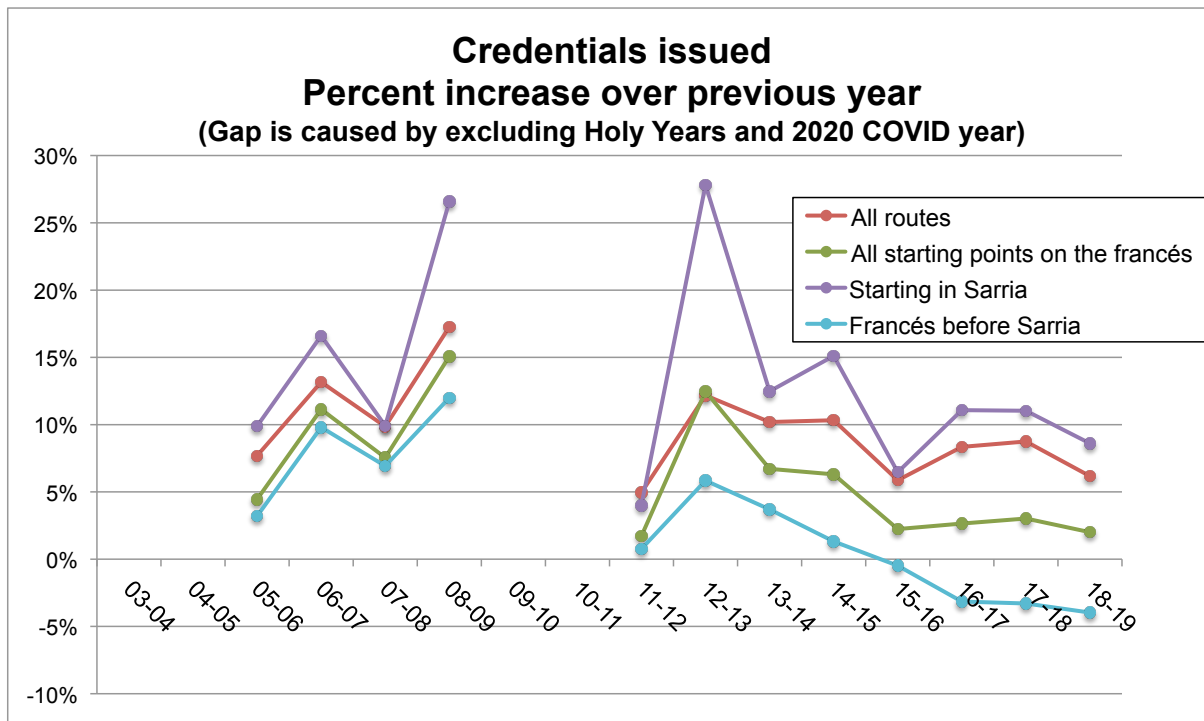

Examining Camino *francés* starts before Sarria

COVID year 2020 excluded

Absolute numbers						
All starting						
Year	All routes	points on the francés	Starting in Sarria	Francés before Sarria	% Sarria of francés	% Sarria of all routes
2004	179,891	138,658	39,744	98,914	28.7%	22.1%
2005	93,929	79,416	14,862	64,554	18.7%	15.8%
2006	101,149	82,950	16,332	66,618	19.7%	16.1%
2007	114,466	92,191	19,044	73,147	20.7%	16.6%
2008	125,758	99,148	20,932	78,216	21.1%	16.6%
2009	147,467	114,090	26,495	87,595	23.2%	18.0%
2010	272,417	189,306	67,751	121,555	35.8%	24.9%
2011	183,378	132,700	39,162	93,538	29.5%	21.4%
2012	192,458	134,984	40,731	94,253	30.2%	21.2%
2013	215,879	151,818	52,063	99,755	34.3%	24.1%
2014	237,882	162,010	58,561	103,449	36.1%	24.6%
2015	262,447	172,225	67,408	104,817	39.1%	25.7%
2016	277,854	176,075	71,766	104,309	40.8%	25.8%
2017	301,036	180,738	79,718	101,020	44.1%	26.5%
2018	327,378	186,199	88,509	97,690	47.5%	27.0%
2019	347,578	189,937	96,124	93,813	50.6%	27.7%
2020	53,905	28791	14,820	13,971	51.5%	27.5%

Annual Increase				
All starting				
Year	All routes	points on the francés	Starting in Sarria	Francés before Sarria
03-04				
04-05				
05-06	7.7%	4.4%	9.9%	3.2%
06-07	13.2%	11.1%	16.6%	9.8%
07-08	9.9%	7.5%	9.9%	6.9%
08-09	17.3%	15.1%	26.6%	12.0%
09-10				
10-11				
11-12	5.0%	1.7%	4.0%	0.8%
12-13	12.2%	12.5%	27.8%	5.8%
13-14	10.2%	6.7%	12.5%	3.7%
14-15	10.3%	6.3%	15.1%	1.3%
15-16	5.9%	2.2%	6.5%	-0.5%
16-17	8.3%	2.6%	11.1%	-3.2%
17-18	8.8%	3.0%	11.0%	-3.3%
18-19	6.2%	2.0%	8.6%	-4.0%
19-20	-84.5%	-84.8%	-84.6%	-85.1%