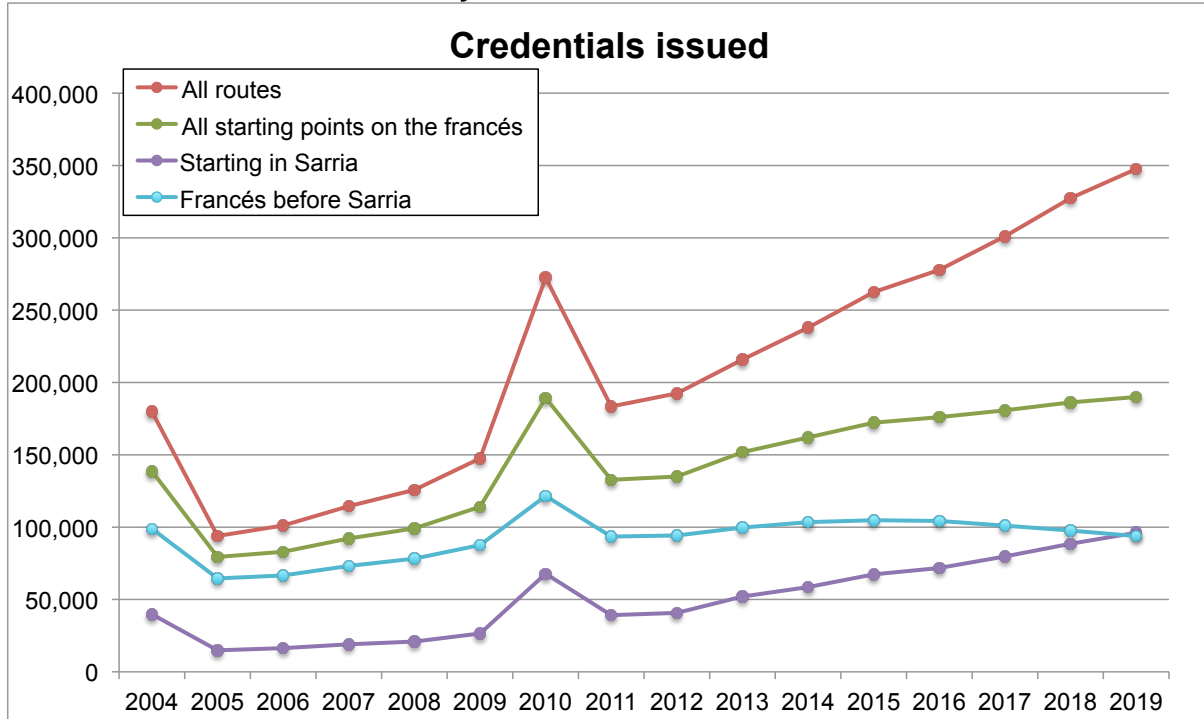

Examining Camino *francés* starts before Sarria

COVID year 2020 excluded

Absolute numbers						
All starting						
Year	All routes	points on the francés	Starting in Sarria	Francés before Sarria	% Sarria of francés	% Sarria of all routes
2004	179,891	138,658	39,744	98,914	28.7%	22.1%
2005	93,929	79,416	14,862	64,554	18.7%	15.8%
2006	101,149	82,950	16,332	66,618	19.7%	16.1%
2007	114,466	92,191	19,044	73,147	20.7%	16.6%
2008	125,758	99,148	20,932	78,216	21.1%	16.6%
2009	147,467	114,090	26,495	87,595	23.2%	18.0%
2010	272,417	189,306	67,751	121,555	35.8%	24.9%
2011	183,378	132,700	39,162	93,538	29.5%	21.4%
2012	192,458	134,984	40,731	94,253	30.2%	21.2%
2013	215,879	151,818	52,063	99,755	34.3%	24.1%
2014	237,882	162,010	58,561	103,449	36.1%	24.6%
2015	262,447	172,225	67,408	104,817	39.1%	25.7%
2016	277,854	176,075	71,766	104,309	40.8%	25.8%
2017	301,036	180,738	79,718	101,020	44.1%	26.5%
2018	327,378	186,199	88,509	97,690	47.5%	27.0%
2019	347,578	189,937	96,124	93,813	50.6%	27.7%
2020	53,905	28791	14,820	13,971	51.5%	27.5%

Annual Increase				
All starting				
Year	All routes	points on the francés	Starting in Sarria	Francés before Sarria
03-04				
04-05				
05-06	7.7%	4.4%	9.9%	3.2%
06-07	13.2%	11.1%	16.6%	9.8%
07-08	9.9%	7.5%	9.9%	6.9%
08-09	17.3%	15.1%	26.6%	12.0%
09-10				
10-11				
11-12	5.0%	1.7%	4.0%	0.8%
12-13	12.2%	12.5%	27.8%	5.8%
13-14	10.2%	6.7%	12.5%	3.7%
14-15	10.3%	6.3%	15.1%	1.3%
15-16	5.9%	2.2%	6.5%	-0.5%
16-17	8.3%	2.6%	11.1%	-3.2%
17-18	8.8%	3.0%	11.0%	-3.3%
18-19	6.2%	2.0%	8.6%	-4.0%
19-20	-84.5%	-84.8%	-84.6%	-85.1%