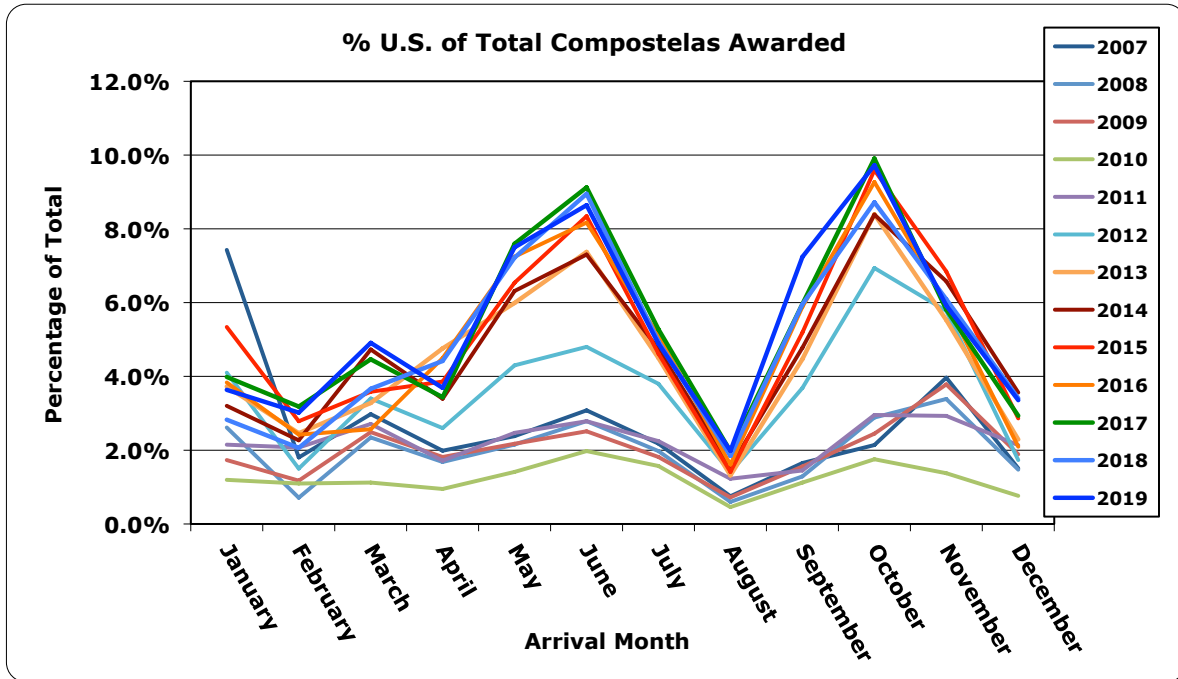

**Compostelas issued by the Oficina de Acogida de Peregrinos by year**

	<u>2007</u>	<u>2008</u>	<u>2009</u>	<u>2010</u>	<u>2011</u>	<u>2012</u>	<u>2013</u>	<u>2014</u>	<u>2015</u>	<u>2016</u>	<u>2017</u>	<u>2018</u>	<u>2019</u>
January	7.4%	2.6%	1.7%	1.2%	2.2%	4.1%	3.7%	3.2%	5.3%	3.8%	4.0%	2.8%	3.6%
February	1.8%	0.7%	1.2%	1.1%	2.1%	1.5%	2.5%	2.3%	2.8%	2.4%	3.2%	2.1%	3.0%
March	3.0%	2.3%	2.5%	1.1%	2.7%	3.4%	3.3%	4.7%	3.6%	2.6%	4.5%	3.7%	4.9%
April	2.0%	1.7%	1.8%	0.9%	1.7%	2.6%	4.8%	3.4%	3.9%	4.5%	3.4%	4.4%	3.7%
May	2.4%	2.2%	2.2%	1.4%	2.5%	4.3%	6.0%	6.3%	6.5%	7.2%	7.6%	7.2%	7.5%
June	3.1%	2.8%	2.5%	2.0%	2.8%	4.8%	7.4%	7.3%	8.3%	8.2%	9.1%	9.0%	8.6%
July	2.2%	2.0%	1.8%	1.6%	2.2%	3.8%	4.5%	4.7%	4.6%	5.1%	5.3%	4.9%	4.9%
August	0.8%	0.6%	0.7%	0.5%	1.2%	1.4%	1.3%	1.6%	1.4%	1.6%	2.0%	1.8%	2.0%
September	1.7%	1.3%	1.6%	1.1%	1.4%	3.7%	4.5%	4.8%	5.2%	5.9%	6.0%	6.0%	7.2%
October	2.1%	2.9%	2.4%	1.8%	3.0%	6.9%	8.4%	8.4%	9.6%	9.3%	9.9%	8.7%	9.7%
November	4.0%	3.4%	3.8%	1.4%	2.9%	5.8%	5.5%	6.6%	6.8%	6.0%	5.8%	6.1%	5.9%
December	1.5%	1.5%	1.9%	0.8%	2.1%	1.7%	2.3%	3.6%	2.9%	2.1%	2.9%	3.4%	3.4%
Total	2.0%	1.8%	1.7%	1.2%	2.0%	3.7%	4.7%	4.9%	5.2%	5.5%	5.8%	5.7%	5.9%