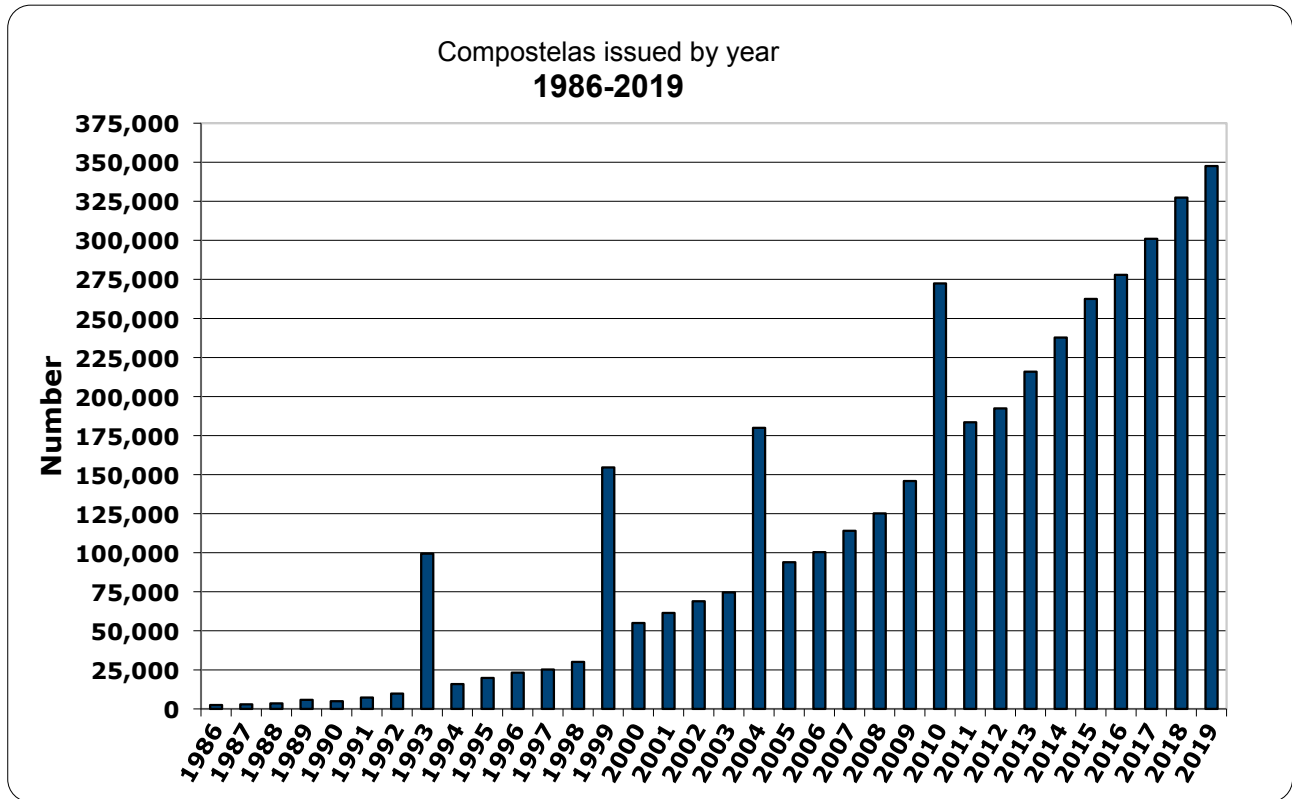

**Compostelas issued by the Oficina de Acogida de Peregrinos by year**

**1993, 1999, 2004 and 2010 were Holy Years. The next Holy Year is 2021.**

Year	Count	Year	Count	Year	Count
1986	2,491	1998	30,126	<b>2010</b>	<b>272,412</b>
1987	2,905	<b>1999</b>	<b>154,613</b>	2011	183,504
1988	3,501	2000	55,004	2012	192,426
1989	5,760	2001	61,418	2013	215,929
1990	4,918	2002	68,952	2014	237,799
1991	7,274	2003	74,614	2015	262,458
1992	9,764	<b>2004</b>	<b>179,944</b>	2016	277,913
<b>1993</b>	<b>99,436</b>	2005	93,924	2017	301,006
1994	15,863	2006	100,377	2018	327,378
1995	19,821	2007	114,026	2019	347,578
1996	23,218	2008	125,141		
1997	25,179	2009	145,877		