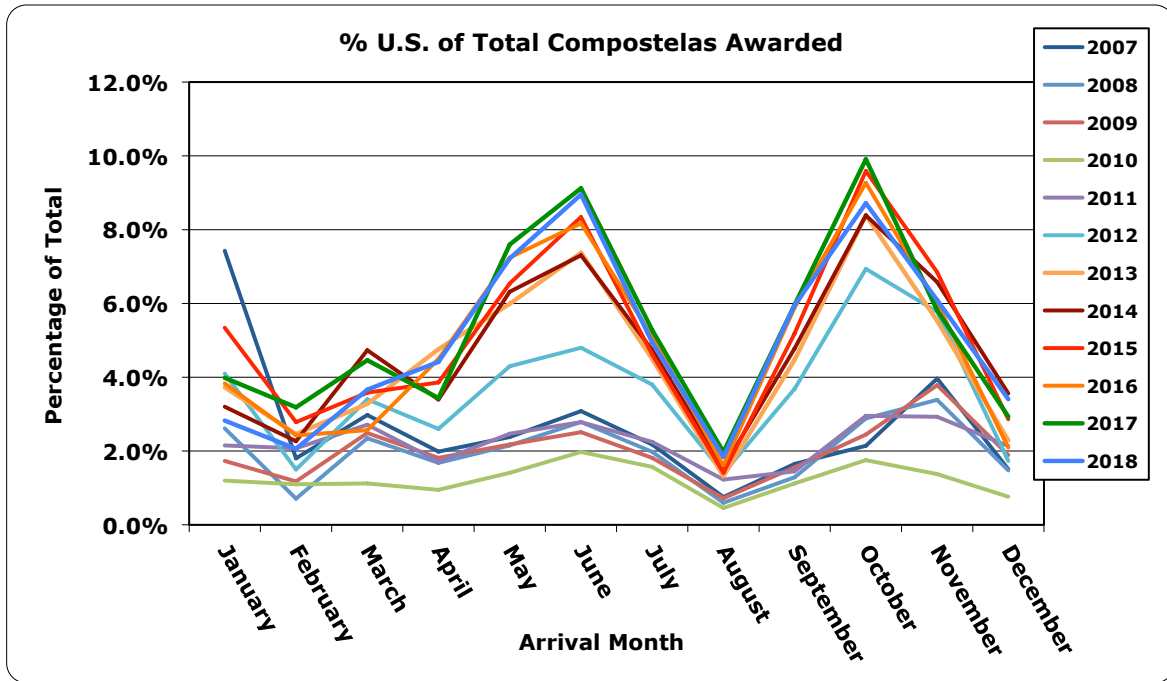

Compostelas issued by the Oficina de Acogida de Peregrinos by year

	<u>2007</u>	<u>2008</u>	<u>2009</u>	<u>2010</u>	<u>2011</u>	<u>2012</u>	<u>2013</u>	<u>2014</u>	<u>2015</u>	<u>2016</u>	<u>2017</u>	<u>2018</u>
January	7.4%	2.6%	1.7%	1.2%	2.2%	4.1%	3.7%	3.2%	5.3%	3.8%	4.0%	2.8%
February	1.8%	0.7%	1.2%	1.1%	2.1%	1.5%	2.5%	2.3%	2.8%	2.4%	3.2%	2.1%
March	3.0%	2.3%	2.5%	1.1%	2.7%	3.4%	3.3%	4.7%	3.6%	2.6%	4.5%	3.7%
April	2.0%	1.7%	1.8%	0.9%	1.7%	2.6%	4.8%	3.4%	3.9%	4.5%	3.4%	4.4%
May	2.4%	2.2%	2.2%	1.4%	2.5%	4.3%	6.0%	6.3%	6.5%	7.2%	7.6%	7.2%
June	3.1%	2.8%	2.5%	2.0%	2.8%	4.8%	7.4%	7.3%	8.3%	8.2%	9.1%	9.0%
July	2.2%	2.0%	1.8%	1.6%	2.2%	3.8%	4.5%	4.7%	4.6%	5.1%	5.3%	4.9%
August	0.8%	0.6%	0.7%	0.5%	1.2%	1.4%	1.3%	1.6%	1.4%	1.6%	2.0%	1.8%
September	1.7%	1.3%	1.6%	1.1%	1.4%	3.7%	4.5%	4.8%	5.2%	5.9%	6.0%	6.0%
October	2.1%	2.9%	2.4%	1.8%	3.0%	6.9%	8.4%	8.4%	9.6%	9.3%	9.9%	8.7%
November	4.0%	3.4%	3.8%	1.4%	2.9%	5.8%	5.5%	6.6%	6.8%	6.0%	5.8%	6.1%
December	1.5%	1.5%	1.9%	0.8%	2.1%	1.7%	2.3%	3.6%	2.9%	2.1%	2.9%	3.4%
Total	2.0%	1.8%	1.7%	1.2%	2.0%	3.7%	4.7%	4.9%	5.2%	5.5%	5.8%	5.7%