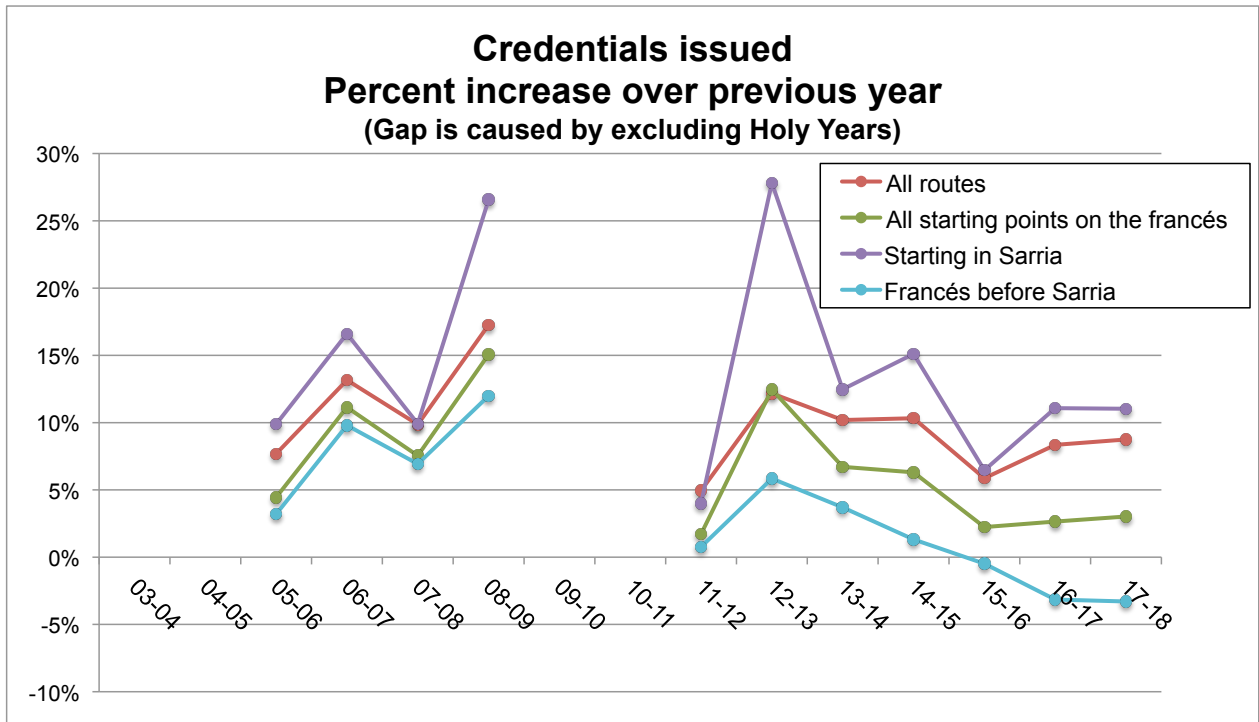

Examining Camino *francés* starts before Sarria

————— Absolute numbers —————

Year	All starting			
	All routes	points on the <i>francés</i>	Starting in Sarria	<i>Francés</i> before Sarria
2004	179,891	138,658	39,744	98,914
2005	93,929	79,416	14,862	64,554
2006	101,149	82,950	16,332	66,618
2007	114,466	92,191	19,044	73,147
2008	125,758	99,148	20,932	78,216
2009	147,467	114,090	26,495	87,595
2010	272,417	189,306	67,751	121,555
2011	183,378	132,700	39,162	93,538
2012	192,458	134,984	40,731	94,253
2013	215,879	151,818	52,063	99,755
2014	237,882	162,010	58,561	103,449
2015	262,447	172,225	67,408	104,817
2016	277,854	176,075	71,766	104,309
2017	301,036	180,738	79,718	101,020
2018	327,378	186,199	88,509	97,690

————— Annual Increase —————

Year	All starting			
	All routes	points on the <i>francés</i>	Starting in Sarria	<i>Francés</i> before Sarria
03-04				
04-05				
05-06	7.7%	4.4%	9.9%	3.2%
06-07	13.2%	11.1%	16.6%	9.8%
07-08	9.9%	7.5%	9.9%	6.9%
08-09	17.3%	15.1%	26.6%	12.0%
09-10				
10-11				
11-12	5.0%	1.7%	4.0%	0.8%
12-13	12.2%	12.5%	27.8%	5.8%
13-14	10.2%	6.7%	12.5%	3.7%
14-15	10.3%	6.3%	15.1%	1.3%
15-16	5.9%	2.2%	6.5%	-0.5%
16-17	8.3%	2.6%	11.1%	-3.2%
17-18	8.8%	3.0%	11.0%	-3.3%