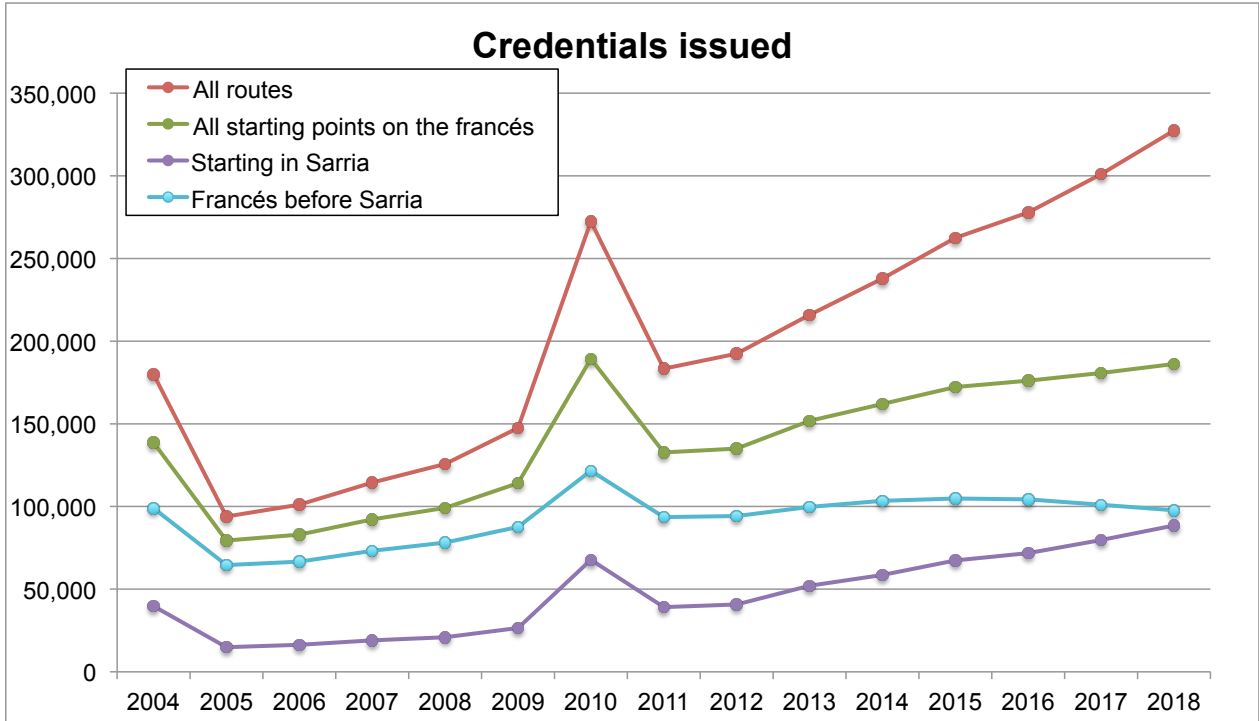

Examining Camino *francés* starts before Sarria

————— Absolute numbers —————

Year	All starting			
	All routes	points on the <i>francés</i>	Starting in Sarria	<i>Francés</i> before Sarria
2004	179,891	138,658	39,744	98,914
2005	93,929	79,416	14,862	64,554
2006	101,149	82,950	16,332	66,618
2007	114,466	92,191	19,044	73,147
2008	125,758	99,148	20,932	78,216
2009	147,467	114,090	26,495	87,595
2010	272,417	189,306	67,751	121,555
2011	183,378	132,700	39,162	93,538
2012	192,458	134,984	40,731	94,253
2013	215,879	151,818	52,063	99,755
2014	237,882	162,010	58,561	103,449
2015	262,447	172,225	67,408	104,817
2016	277,854	176,075	71,766	104,309
2017	301,036	180,738	79,718	101,020
2018	327,378	186,199	88,509	97,690

————— Annual Increase —————

Year	All starting			
	All routes	points on the <i>francés</i>	Starting in Sarria	<i>Francés</i> before Sarria
03-04				
04-05				
05-06	7.7%	4.4%	9.9%	3.2%
06-07	13.2%	11.1%	16.6%	9.8%
07-08	9.9%	7.5%	9.9%	6.9%
08-09	17.3%	15.1%	26.6%	12.0%
09-10				
10-11				
11-12	5.0%	1.7%	4.0%	0.8%
12-13	12.2%	12.5%	27.8%	5.8%
13-14	10.2%	6.7%	12.5%	3.7%
14-15	10.3%	6.3%	15.1%	1.3%
15-16	5.9%	2.2%	6.5%	-0.5%
16-17	8.3%	2.6%	11.1%	-3.2%
17-18	8.8%	3.0%	11.0%	-3.3%